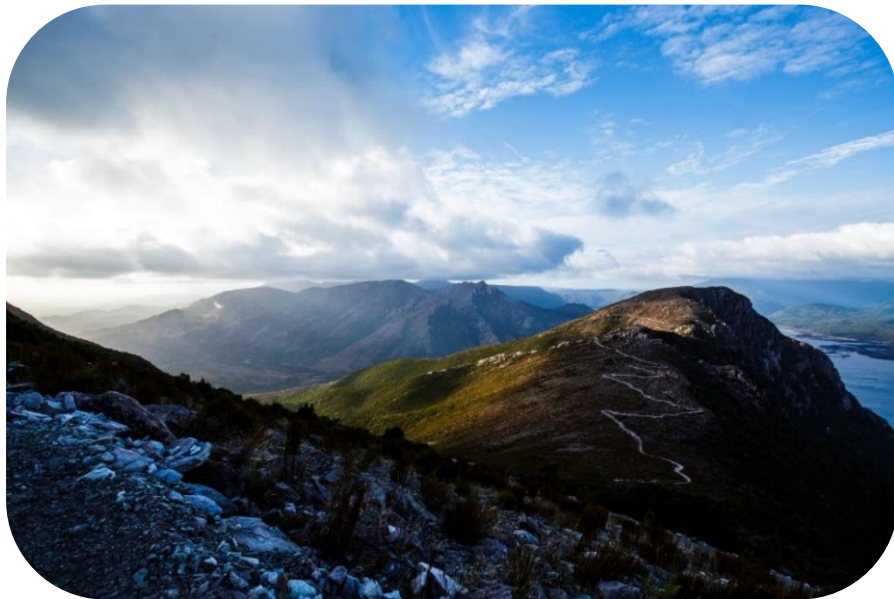

LINDA

<i>Location</i>	<i>Authority</i>
Royal Hotel Linda	Private - Zara Trihey 0432 082 631
Lake Burbury	Lake – Hydro Tasmania Jetties - MAST
Bradshaw Bridge	State Growth